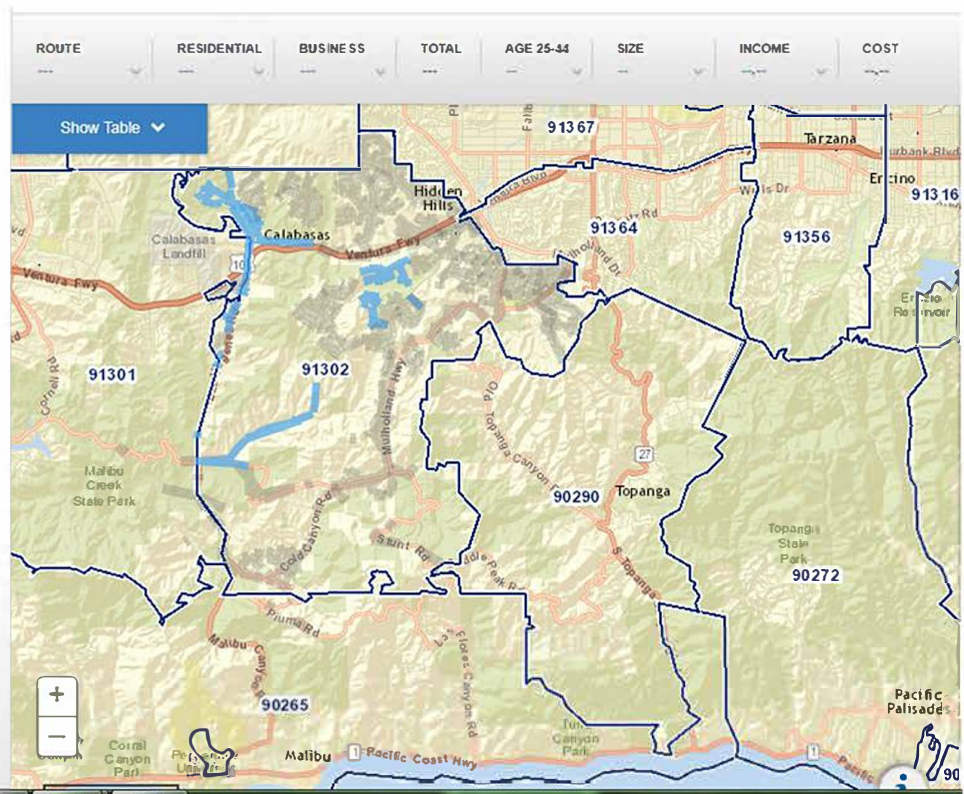

91302

ROUTE	RESIDENTIAL	BUSINESS	TOTAL	AGE 25-44	SIZE	INCOME	COST
6							

Order Summary

- Individual Routes Selected: 6
- Post Office™ Drop-Offs: 1
- Total Delivery Addresses: 2060

COST: \$98

AREA ROUGHLY COVERS THESE STREETS/ LANDMARKS:

HIDDEN HILLS, LONG VALLEY, ROUND MEADOW, EL DORADO MEADOW, CALABASAS RD, PARK SORRENTO, MUREAU RD, PARKMORE, ALIZA CYN, VENTURA BL, MOUNTAIN VIEW, NEWCASTLE, WELLESLY JED SMITH ROAD, ETC.

USPS.COM

HELPFUL LINKS
[Contact Us](#)
[Site Index](#)

ON ABOUT.USPS.COM
[About USPS Home](#)
[Newsroom](#)

OTHER USPS SITES
[Business Customer Gateway](#)
[Postal Inspectors](#)

LEGAL INFORMATION
[Privacy Policy](#)
[Terms of Use](#)

AREA NAME: ZONE B

ZIP CODE	CARRIER ROUTE	RESI-DENCE	BUSINESSES	TOTAL	AGE 25-44	INCOME
91302	1	787	1	788	24%	95K
91302	2	518	38	556	20%	159K
91302	3	364	4	368	19%	111K
91302	4	390	56	446	23%	139K

Entry Type
 Non-Discounted - \$0.219

Individual Routes Selected
 4

Total Delivery Addresses Clear
 2158

AREA ROUGHLY COVERS THESE STREETS/ LANDMARKS:

STOKES CYN, LAS VIRGINES RD, CIELO CIR, MUEREU RD, MONT CALABASAS DR, PROVINCE RD, NORMANDY, ALSACE DR, CALABASA COUNTRY CLUB, PARK ENTRADA, PARK GRANDA, PASEO PRIMAREO, AVE CALLADA, ETC