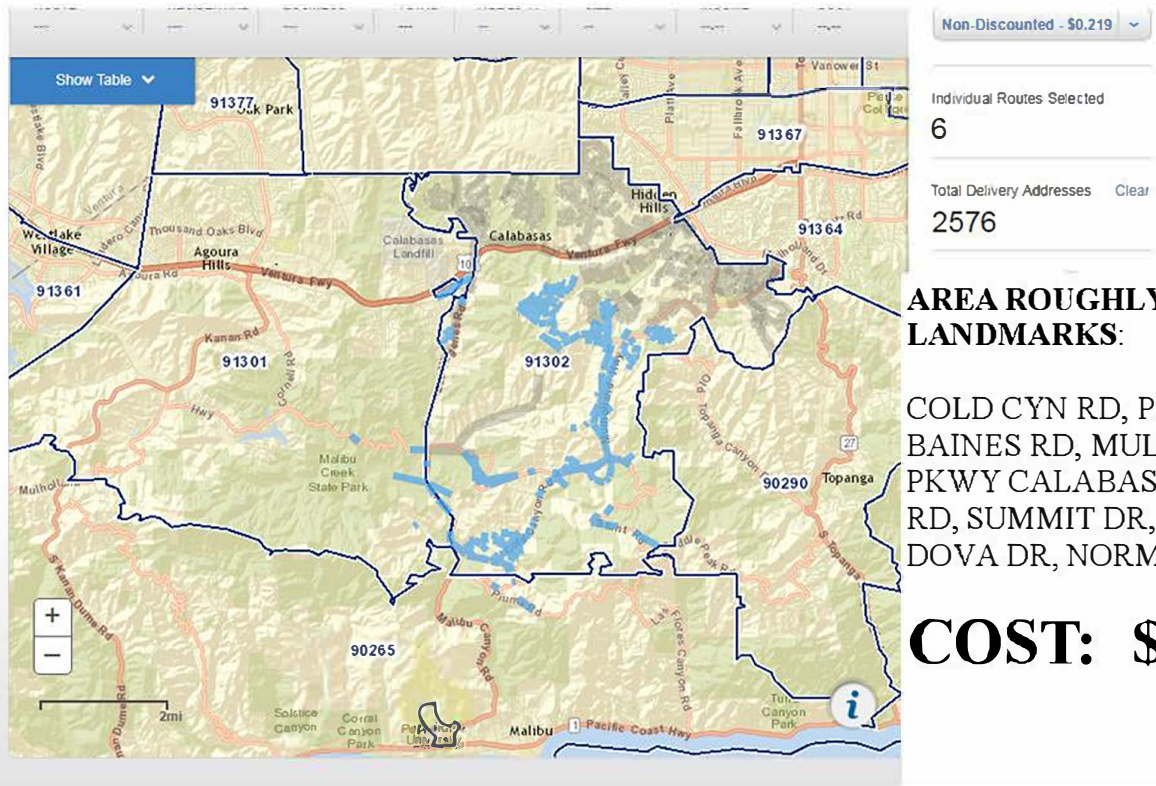

ON ABOUT.USPS.COM
[About USPS Home](#)
[Newsroom](#)

OTHER USPS SITES
[Business Customer Gateway](#)
[Postal Inspectors](#)

LEGAL INFORMATION
[Privacy Policy](#)
[Terms of Use](#)

AREA NAME: ZONE B

ZIP CODE	CARRIER ROUTE	RESI-DENCE	BUSINESSES	TOTAL	AGE 25-44	INCOME
91302	1	787	1	788	24%	95K
91302	2	518	38	556	20%	159K
91302	3	364	4	368	19%	111K
91302	4	390	56	446	23%	139K

Entry Type
 Non-Discounted - \$0.219

Individual Routes Selected
 4

Total Delivery Addresses Clear
 2158

AREA ROUGHLY COVERS THESE STREETS/ LANDMARKS:

STOKES CYN, LAS VIRGINES RD, CIELO CIR, MUEREU RD, MONT CALABASAS DR, PROVINCE RD, NORMANDY, ALSACE DR, CALABASA COUNTRY CLUB, PARK ENTRADA, PARK GRANDA, PASEO PRIMAREO, AVE CALLADA, ETC

COST: \$95

AREA NAME: ZONE C

ZIP CODE	CARRIER ROUTE	RESIDENCE	BUSINESSES	TOTAL	AGE 25-44	INCOME
91302	1	442	13	455	21%	139K
91302	2	432	0	432	18%	147K
91302	3	471	50	521	23%	101K
91302	4	292	61	353		
91302	5	438	1	439	20%	138K
91302	6	376	0	376	20%	138K
TOTAL MAILERS TO SEND					2576	